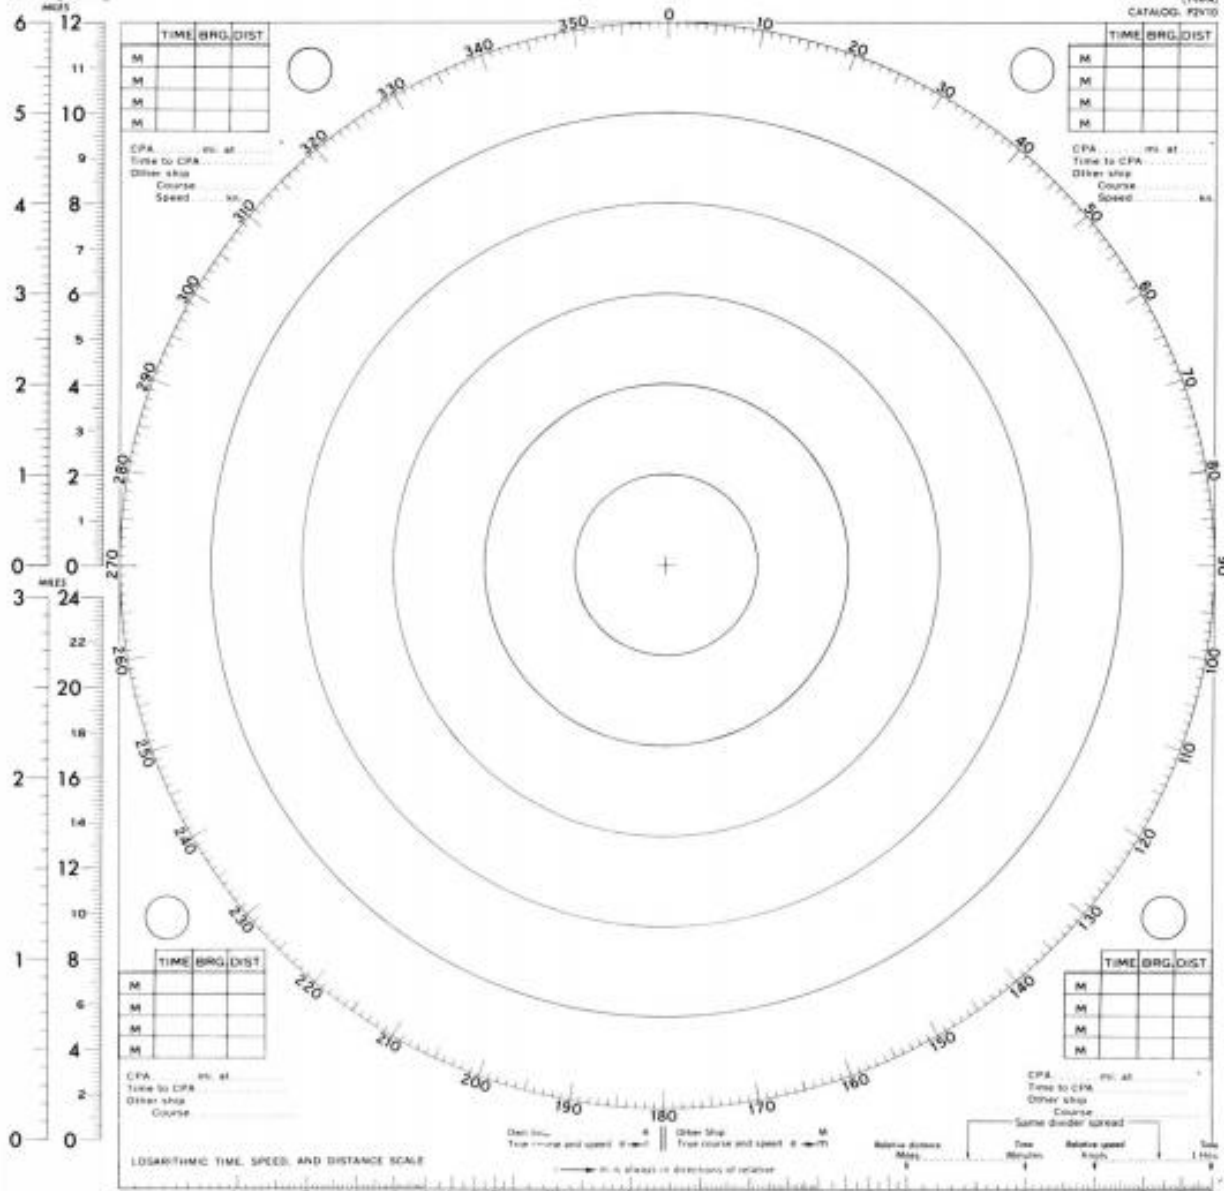

# RADAR TRANSFER PLOTTING SHEET

DISTANCE SCALES  
Radar Range Setting  
MILES

(1-N-A)  
CATALOG F2110  
SPEED SCALE  
KNOTS

LOGARITHMIC TIME, SPEED, AND DISTANCE SCALE

Own Ship's Initial Course ..... Speed .....  
Summary of action taken .....